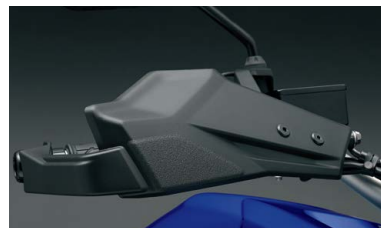

Knuckle Cover 57300-25810-000

Helps to protect your hands against wind. In case of installation with mirror extension (p/n 56700-25820-000), spacer set for mirror extension (p/n 56000-25810-000) is required.